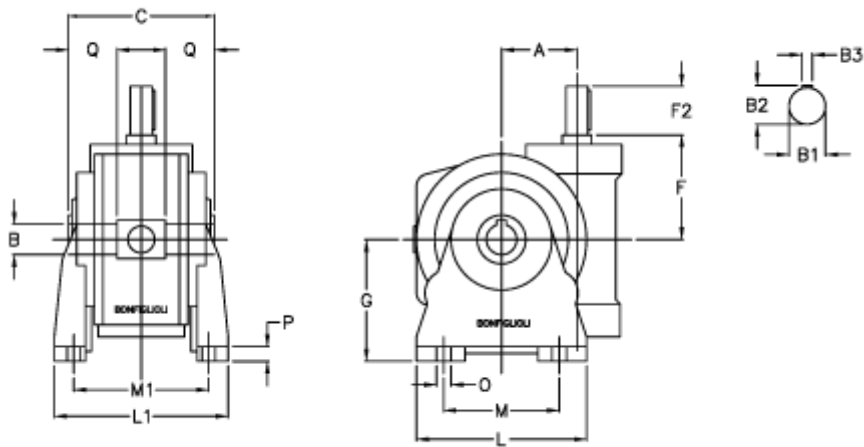

Article number: 3901185015300

Description: Worm gear with solid input shaft  
VF 185V-15-HS

## Measures

a	= 185.4	F2 = 70	Q = 65.0
B	= 60	g = 254	
B1	= 40	L = 360	
B2	= 43.0	L1 = 320	
B3	= 12	m = 270	
C	= 190	M1 = 251.0	
Description	= VF 185V-xx-HS	O = 22.0	
F	= 214.5	P = 22	